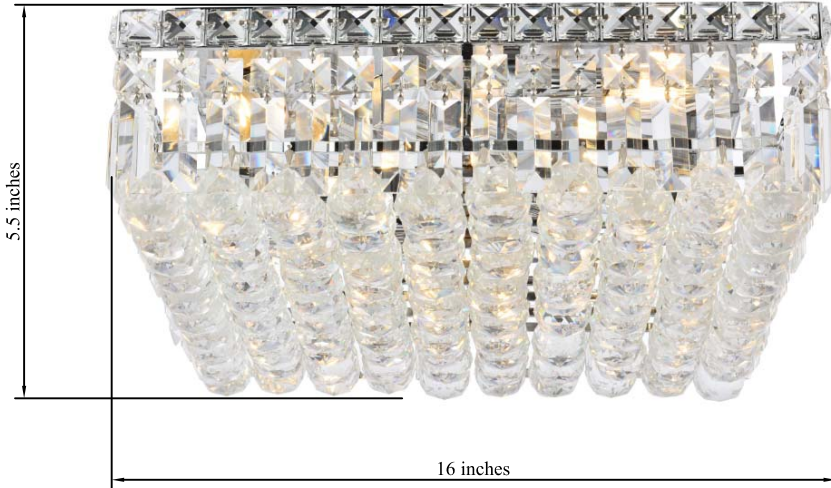

PRODUCT SPECIFICATION SHEET

MAXIME COLLECTION

Maxime 6-Light Chrome Flush Mount Clear Crystal

Chrome
Item No: V2032F16C

Black
Item No: V2032F16BK

Available Finishes

The Collection is composed of Chandeliers,
Table Lamps, Floor lamps, Pendants,
Wall Sconces and Flush Mounts

Dimensions

Canopy Size(in)	L14.6"W14.6"H1"
Chain/Rod Length	N/A
Length	16"
Width	16"
Height	5.5"
Maximum Height	N/A

Specifications

Finish	2 Finishes
Material	Iron / Crystal
Crystal Color	Clear
Type	Flush Mount
Hanging Device	N/A
Voltage	110-125V
Dimmable	YES
Warranty	1 Year Limited
Shipment Type	Small Parcel

Bulb / Socket

Socket Type	E12
Number of Lights	6
Wattage/Bulb	40W
Included	No

Installation

Indoor/Outdoor	Indoor
Dry/Wet/Damp	Dry
Weight	37 LBS
Wire Length	12"
Safety Rating	UL Listed